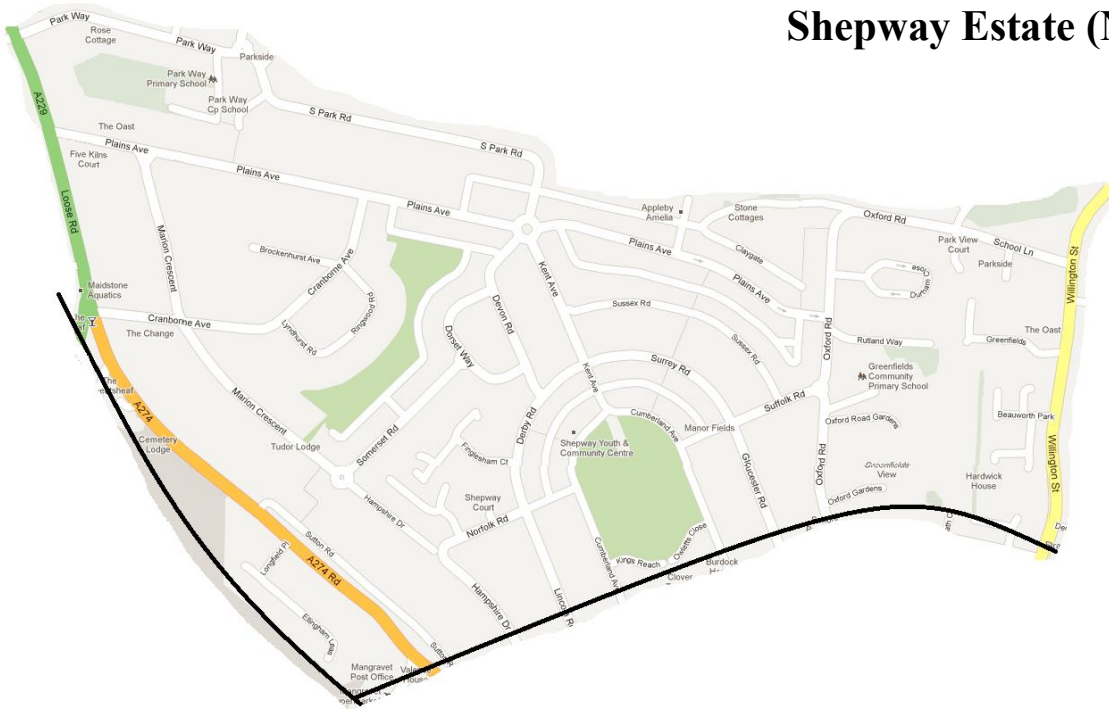

Shepway Estate (North)

Roads:

Beauworth Park
Brockenhurst Avenue
Claygate
Clover Terrace
Cumberland Ave
Cranbourne Avenue
Derby Road
Devon Road
Dorset Way
Durham Close
Ellingham Leas
Finglesham Court
Gloucester Road
Greenfields
Hampshire Drive
Kent Avenue
Kings Reach

Lincoln Road
Longfield Place
Loose Road
Lyndhurst Road
Marion Crescent
Norfolk Road
Northumberland Court
Oldfield Close
Owlets Close
Oxford Gardens
Oxford Road
Oxford Road Gardens
Parkview Court
Parkway
Plains Avenue
Ringwood Road
Rutland Way
School Lane

Somerset Road
South Park Road
Suffolk Road
Sussex Road
Surrey Road
Willington Street

Organisations:

Greenfields Children's Centre
Greenfields Primary School
Harwick House
Manor Youth Club
Park Way School
Scouting Association
Shepway Court