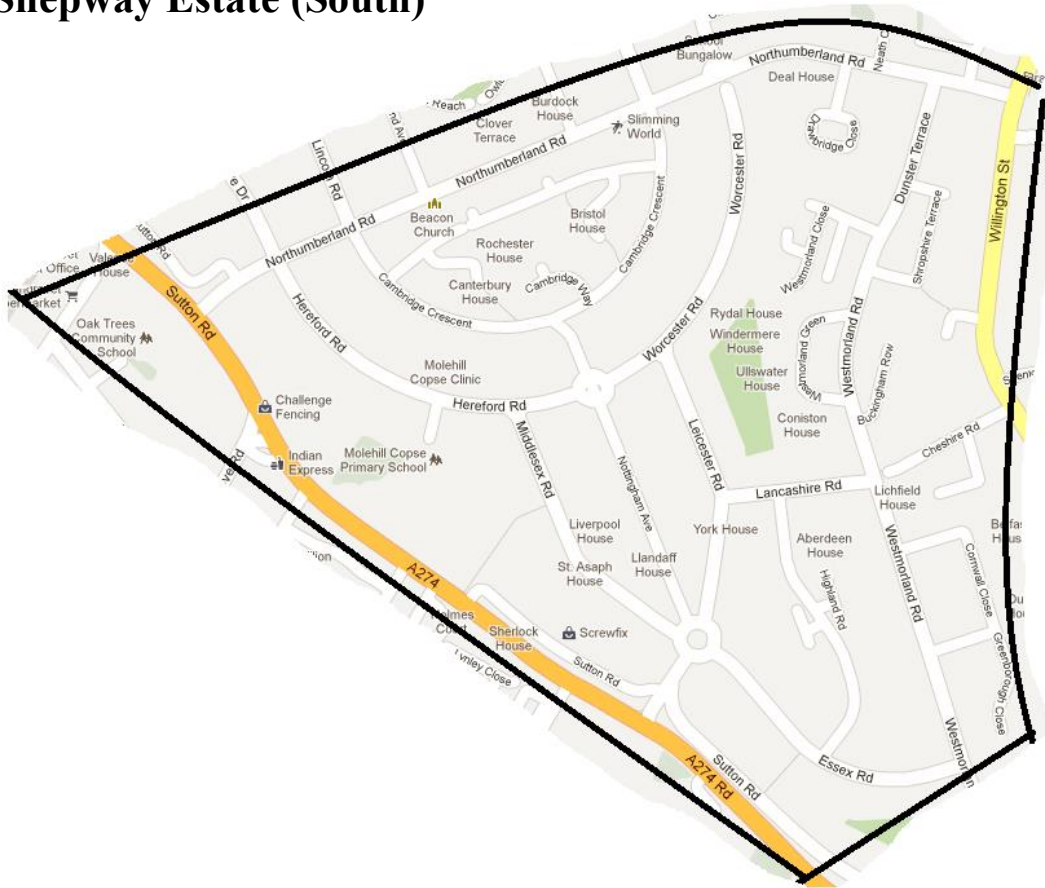

Shepway Estate (South)

Roads:

Buckingham Row
Essex Road
Cambridge Close
Cambridge Way
Cheshire Road
Cornwall Close
Drawbridge Close
Dunster Terrace
Greenborough Close
Hereford Road
Highland Road

Huntingdon Walk
Lancashire Road
Leicester Road
Middlesex Road
Northumberland Road
Nottingham Avenue
Shropshire Terrace
Sutton Road
Westmorland Close
Westmorland Green
Westmorland Road
Willington Green

Willington Street
Wiltshire Way
Worcester Road

Organisations:

Molehill Copse Primary Sch
The Vine Church
St Martin's Church
The Learning Centre
Northumberland Court
Shepway Shops